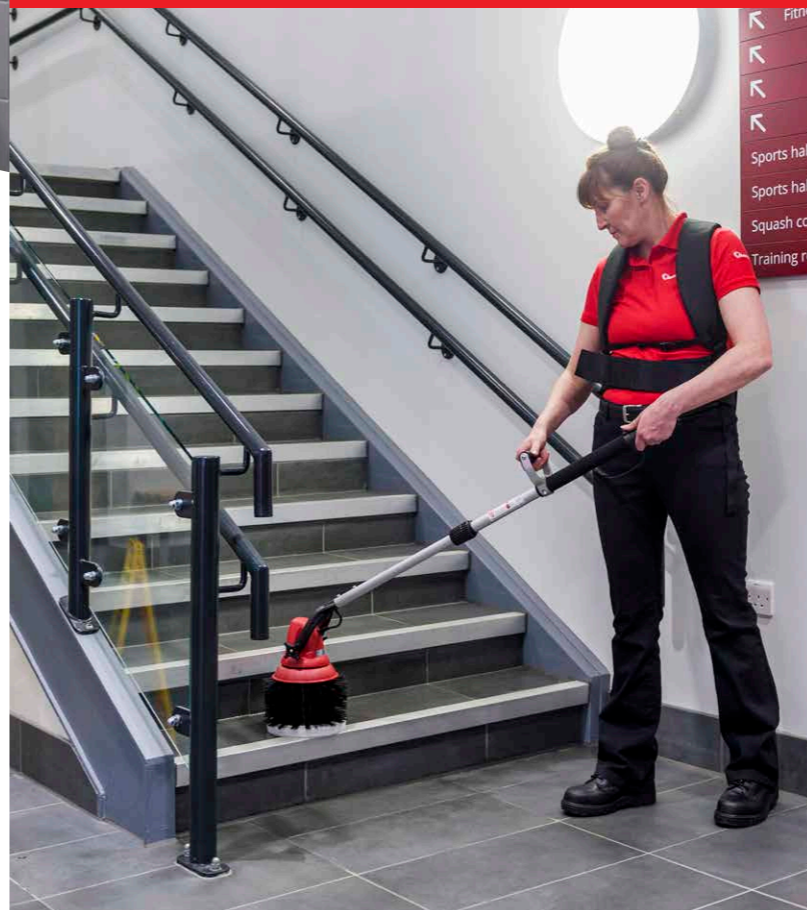

MotorScrubber quickly and effortlessly cleans your washrooms, showers, stairs, skirting / base boards, windows, swimming pools, motor vehicles and other hard to clean areas.

Designed for safe and reliable use, this is the ultimate scrubber.

The Ultimate Cordless, High Torque, Lightweight, Cleaning Machine.

CORDLESS

Super portable, you can use it anywhere; stairs, swimming pools, motor vehicles, it's ideal for all hard to reach areas.

4 HOURS RUNTIME